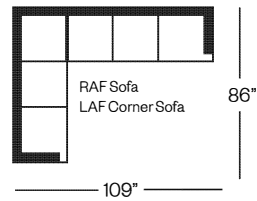

Barrymore

350 Oakdale Road Toronto ON M3N 1W5

T 416.742.7350

barrymorefurniture.com