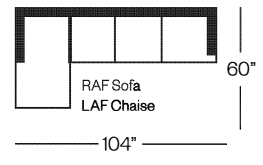

Sectionals

(Additional seats increase width by approximately 22")

Please note that all measurements are approximate.