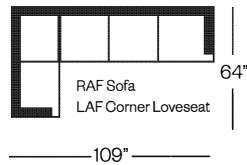

Sectionals

(Additional seats increase width by approximately 22")

Please note that all measurements are approximate.