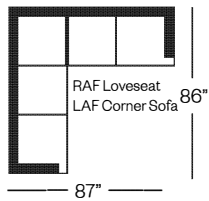

2109 Sofa

Prescott Collection

Standard Version

Standard Version

Shown with Optional:
2 Seats and 2 Backs

Barrymore

Made for you.

2109 Prescott Collection

Sofa
width 78" height 35"
depth 36"

Condo Sofa
width 66" height 35"
depth 36"

Loveseat
width 56" height 35"
depth 36"

Chair
width 31" height 35"
depth 36"

Sectionals

(Additional seats increase width by approximately 22")

Please note that all measurements are approximate.

Barrymore

350 Oakdale Road Toronto ON M3N 1W5

T 416.742.7350

barrymorefurniture.com