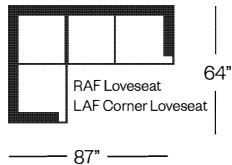

Sofa
width 78" height 35"
depth 36"

Condo Sofa
width 66" height 35"
depth 36"

Loveseat
width 56" height 35"
depth 36"

Chair
width 31" height 35"
depth 36"

Sectionals

(Additional seats increase width by approximately 22")

Please note that all measurements are approximate.

Barrymore

350 Oakdale Road Toronto ON M3N 1W5

T 416.742.7350

barrymorefurniture.com